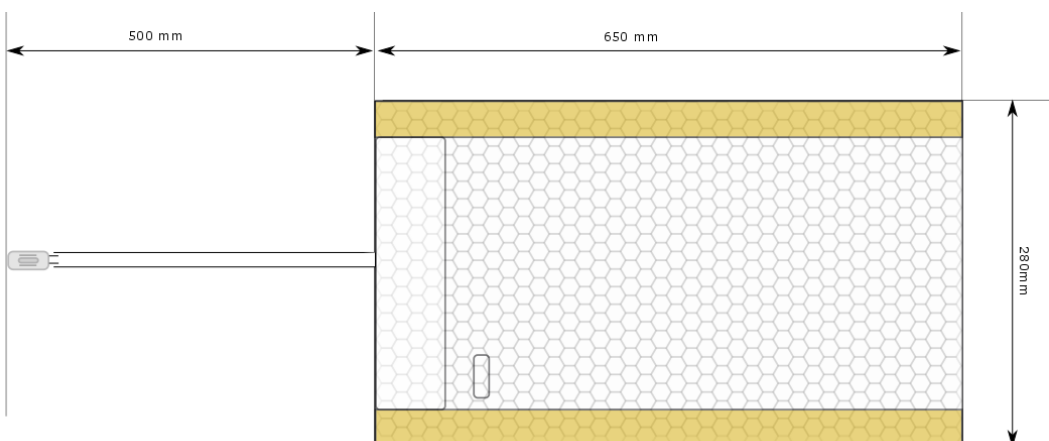

Universal seat heater kit

Part number: EL.Heat9

Voltage: 12V

Switch: high/off/low

Elements: 2

Element size: 280x650mm

Cutable: Yes

Kit includes: 2 elements,
wiring harness, switch and
fuse holder.