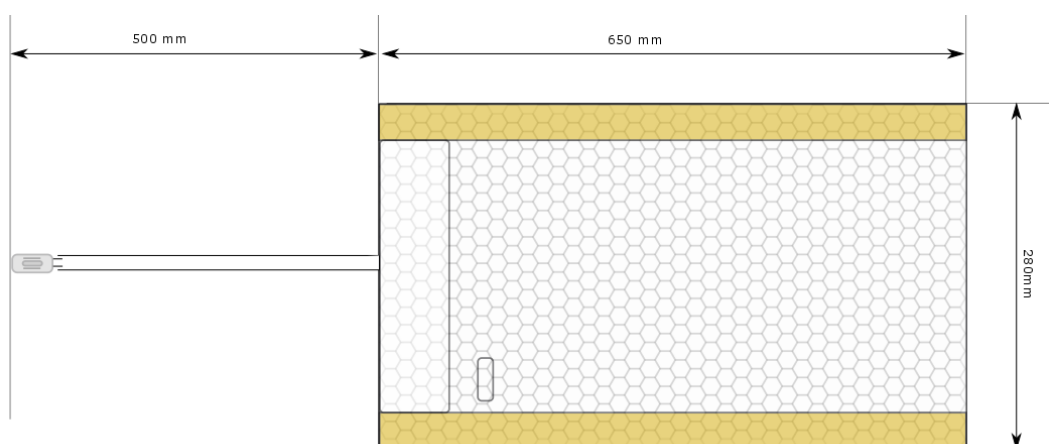

Universal seat heater kit

Part number: EL.Heat9

Voltage: 12V

Switch: high/off/low

Elements: 2

Element size: 280x650mm

Cutable: Yes

Kit includes: 2 elements,
wiring harness, switch and
fuse holder.