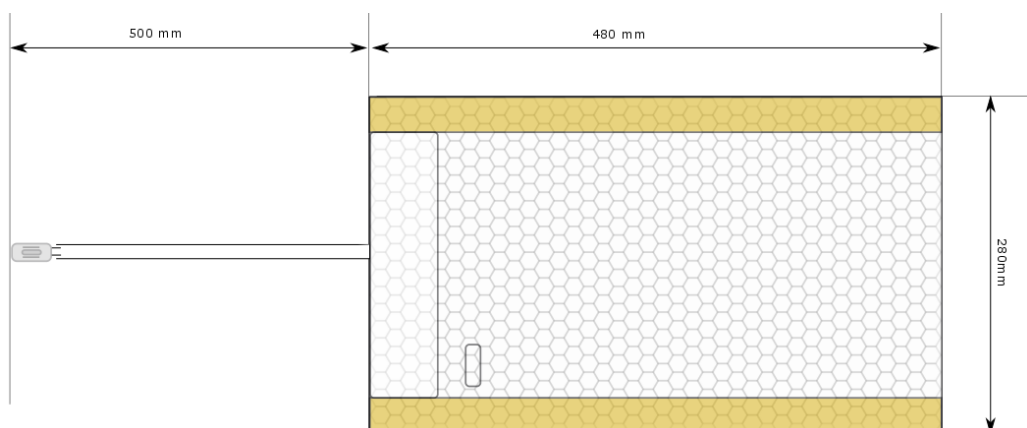

Universal seat heater kit

Part number: EL.Heat1

Voltage: 12V

Switch: high/off/low

Elements: 2

Element size: 280x480mm

Cutable: Yes

Kit includes: 2 elements,
wiring harness, switch and
fuse holder.

Universal seat heater kit

Part number: EL.Heat2

Voltage: 12V

Switch: high/off/low

Elements: 2

Element size: 260x480mm

Cutable: Yes

Kit includes: 2 elements,
wiring harness, switch and
fuse holder.