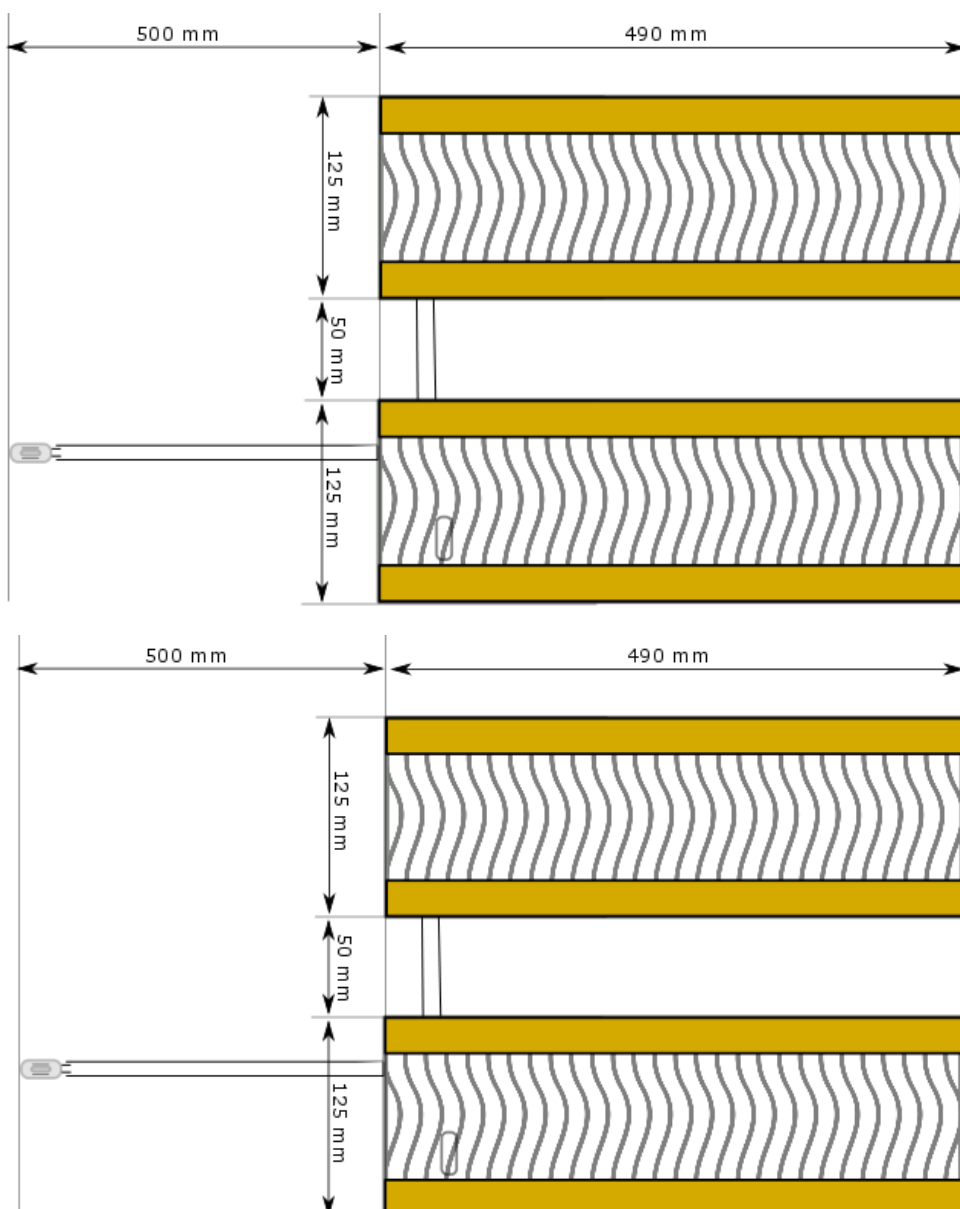

Split seat heater kit

Part number: EL.Heat15

Voltage: 12V

Switch: high/off/low

Elements: 2

Element size: see drawing

Cutable: no

Kit includes: 2 elements,
wiring harness, switch and
fuse holder.