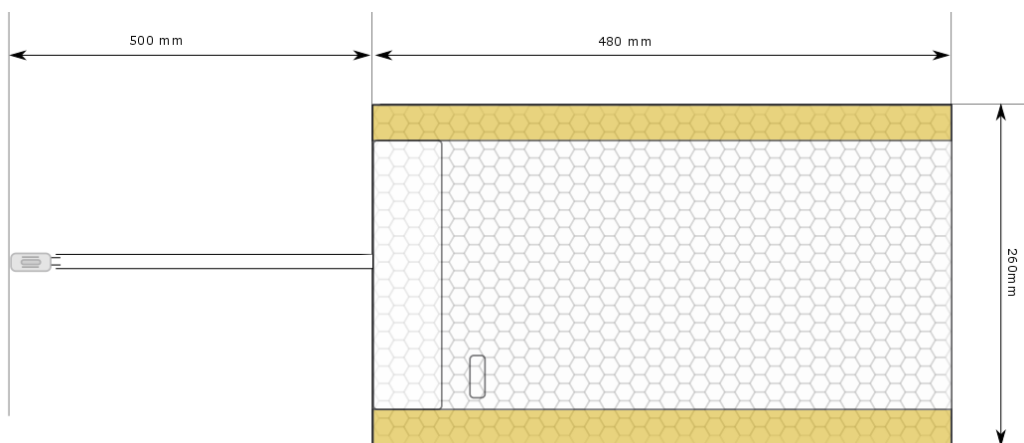

Universal seat heater kit

Part number: EL.Heat2

Voltage: 12V

Switch: high/off/low

Elements: 2

Element size: 260x480mm

Cutable: Yes

Kit includes: 2 elements,
wiring harness, switch and
fuse holder.