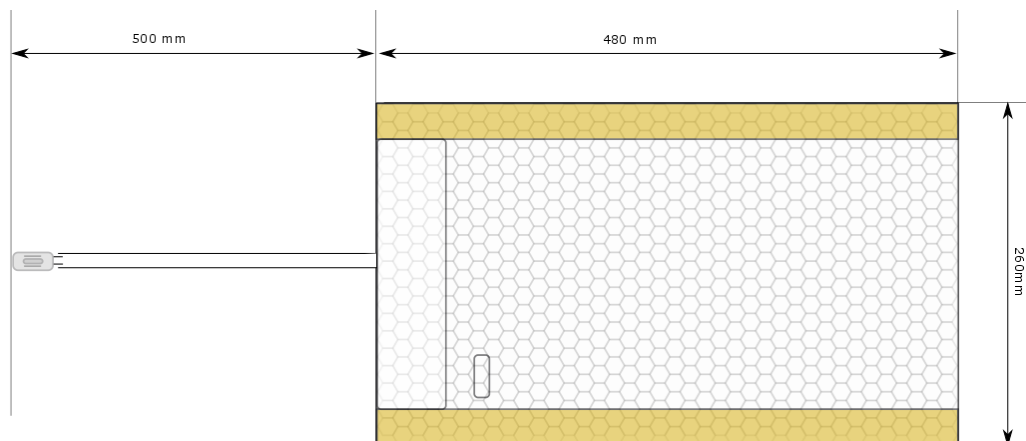

Universal seat heater kit

Part number: EL.Heat2

Voltage: 12V

Switch: high/off/low

Elements: 2

Element size: 260x480mm

Cutable: Yes

Kit includes: 2 elements,
wiring harness, switch and
fuse holder.