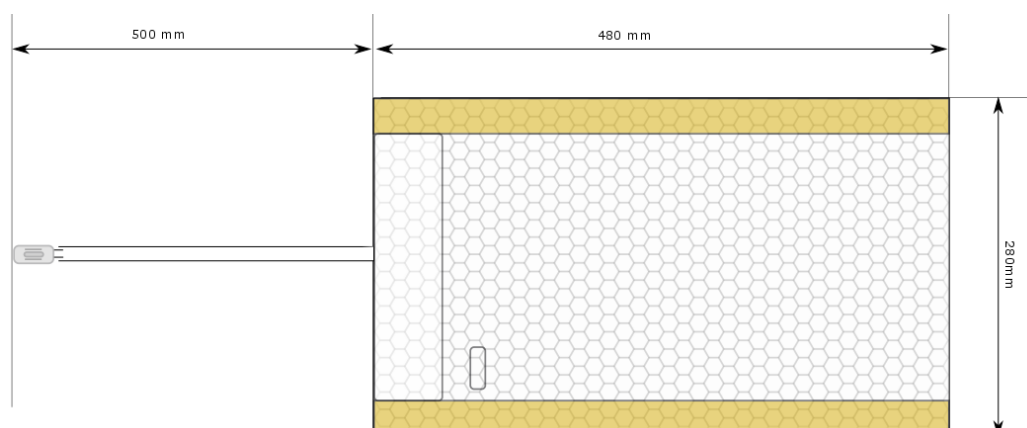

Universal seat heater kit

Part number: EL.Heat1

Voltage: 12V

Switch: high/off/low

Elements: 2

Element size: 280x480mm

Cutable: Yes

Kit includes: 2 elements,
wiring harness, switch and
fuse holder.

Universal seat heater kit

Part number: EL.Heat2

Voltage: 12V

Switch: high/off/low

Elements: 2

Element size: 260x480mm

Cutable: Yes

Kit includes: 2 elements,
wiring harness, switch and
fuse holder.