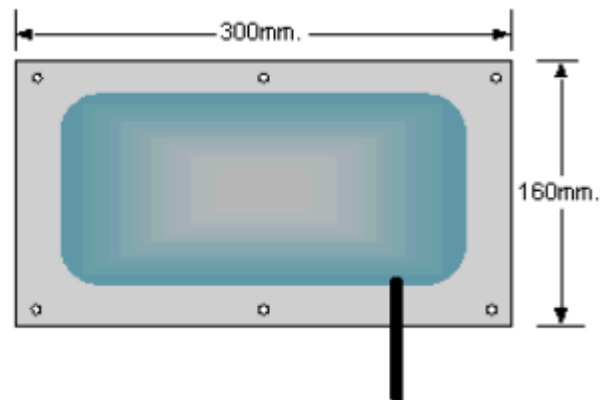

Standard Lumbar supports

Part number: HO15526PU

Standard material: PU

Material options on request: PVC, Coated nylon.

Standard tube length: 1100mm

Part number: HO16030PU / HO16030R

Standard material: PU & Rubber

Material options on request: PVC, Coated nylon.

Standard tube length: PU 1250mm /Rubber 750mm

Part number: H816030PU

Standard material: PU

Material options on request: PVC, Coated nylon.

Standard tube length: 1100mm

Part number: HO16037PU / HO16037PVC

Standard material: PU & PVC

Material options on request: PVC, Coated nylon.

Standard tube length: 1100mm

Part number: HO20040PU / HO20040R

Standard material: PU & Rubber

Material options on request: PVC, Coated nylon.

Standard tube length: PU 1100mm / Rubber 750mm

Part number: H820040PU

Standard material: PU

Material options on request: PVC, Coated nylon.

Standard tube length: 1100mm