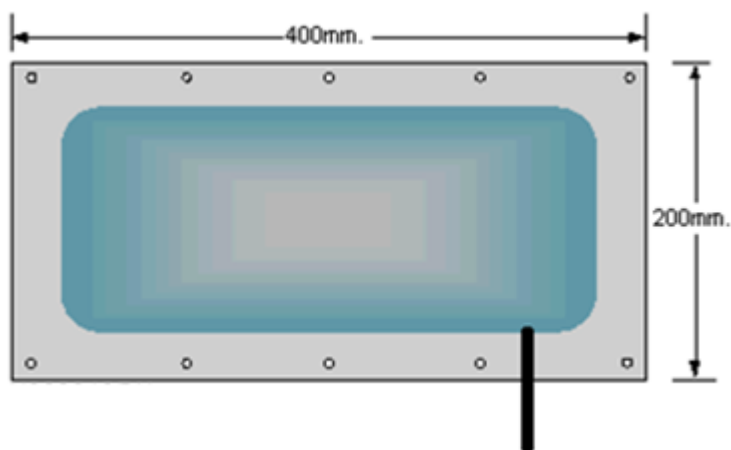

Material options on request: PVC, Coated nylon.

Standard tube length: PU 1250mm /Rubber 750mm

Part number: H816030PU

Standard material: PU

Material options on request: PVC, Coated nylon.

Standard tube length: 1100mm

Part number: HO16037PU / HO16037PVC

Standard material: PU & PVC

Material options on request: PVC, Coated nylon.

Standard tube length: 1100mm

Part number: HO20040PU / HO20040R

Standard material: PU & Rubber

Material options on request: PVC, Coated nylon.

Standard tube length: PU 1100mm / Rubber 750mm

Part number: H820040PU

Standard material: PU

Material options on request: PVC, Coated nylon.

Standard tube length: 1100mm

Part number: H324033PU / H324033R

Standard material: PU

Material options on request: PVC, Coated nylon.

Standard tube length: PU 1100mm / Rubber 200mm with tube connector.

Part number: H233023R

Standard material: Rubber