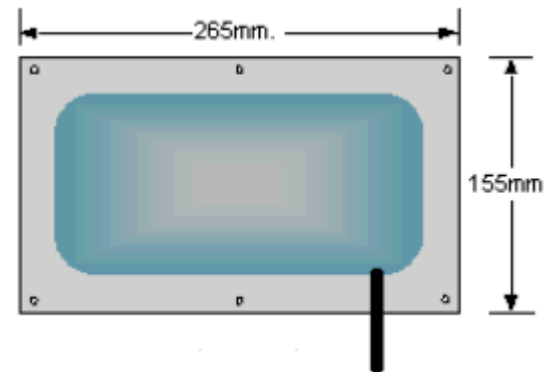

Standard Lumbar supports

Part number: HO15526PU

Standard material: PU

Material options on request: PVC, Coated nylon.

Standard tube length: 1100mm

Part number: HO16030PU / HO16030R

Standard material: PU & Rubber

Material options on request: PVC, Coated nylon.

Standard tube length: PU 1250mm /Rubber 750mm

Part number: H816030PU

Standard material: PU

Material options on request: PVC, Coated nylon.

Standard tube length: 1100mm

Part number: HO16037PU / HO16037PVC

Standard material: PU & PVC

Material options on request: PVC, Coated nylon.

Standard tube length: 1100mm

Part number: HO20040PU / HO20040R

Standard material: PU & Rubber

Material options on request: PVC, Coated nylon.

Standard tube length: PU 1100mm / Rubber 750mm

Part number: H820040PU

Standard material: PU

Material options on request: PVC, Coated nylon.

Standard tube length: 1100mm