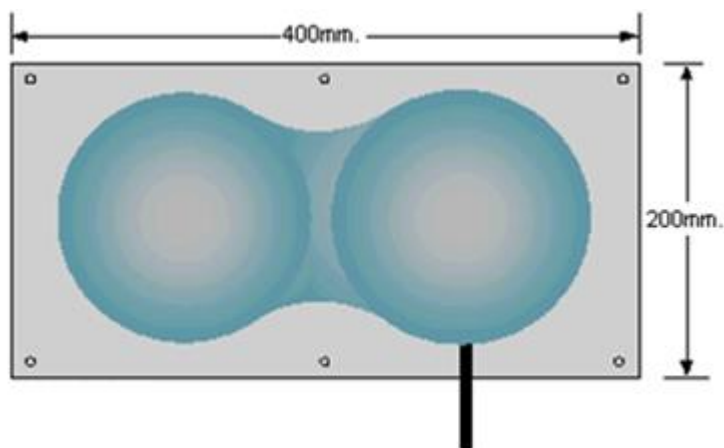

Material options on request: PVC, Coated nylon.

Standard tube length: PU 1250mm /Rubber 750mm

Part number: H816030PU

Standard material: PU

Material options on request: PVC, Coated nylon.

Standard tube length: 1100mm

Part number: HO16037PU / HO16037PVC

Standard material: PU & PVC

Material options on request: PVC, Coated nylon.

Standard tube length: 1100mm

Part number: HO20040PU / HO20040R

Standard material: PU & Rubber

Material options on request: PVC, Coated nylon.

Standard tube length: PU 1100mm / Rubber 750mm

Part number: H820040PU

Standard material: PU

Material options on request: PVC, Coated nylon.

Standard tube length: 1100mm

Part number: H324033PU / H324033R

Standard material: PU

Material options on request: PVC, Coated nylon.

Standard tube length: PU 1100mm / Rubber 200mm with tube connector.

Part number: H233023R

Standard material: Rubber