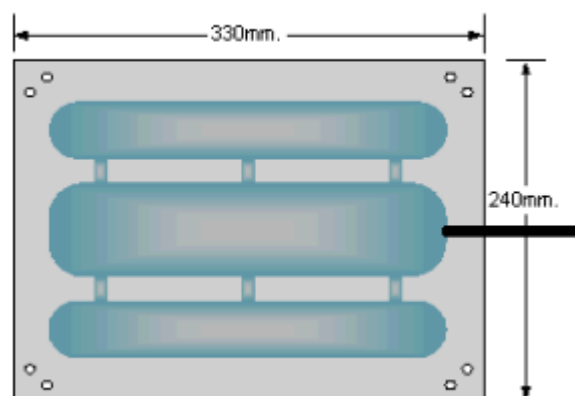

Material options on request: PVC, Coated nylon.

Standard tube length: PU 1250mm /Rubber 750mm

Part number: H816030PU

Standard material: PU

Material options on request: PVC, Coated nylon.

Standard tube length: 1100mm

Part number: HO16037PU / HO16037PVC

Standard material: PU & PVC

Material options on request: PVC, Coated nylon.

Standard tube length: 1100mm

Part number: HO20040PU / HO20040R

Standard material: PU & Rubber

Material options on request: PVC, Coated nylon.

Standard tube length: PU 1100mm / Rubber 750mm

Part number: H820040PU

Standard material: PU

Material options on request: PVC, Coated nylon.

Standard tube length: 1100mm

Part number: H324033PU / H324033R

Standard material: PU

Material options on request: PVC, Coated nylon.

Standard tube length: PU 1100mm / Rubber 200mm with tube connector.

Part number: H233023R

Standard material: Rubber