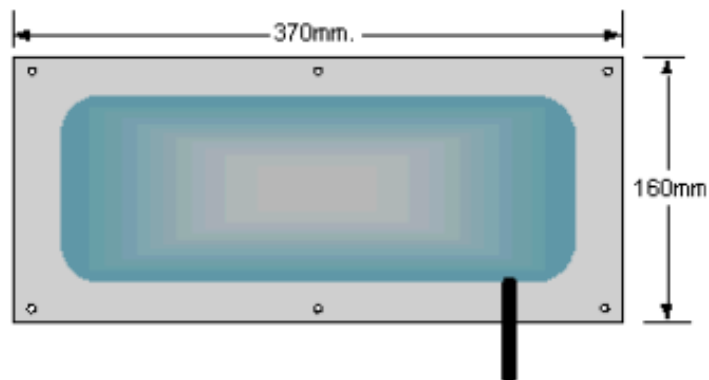

Material options on request: PVC, Coated nylon.

Standard tube length: PU 1250mm /Rubber 750mm

Part number: H816030PU

Standard material: PU

Material options on request: PVC, Coated nylon.

Standard tube length: 1100mm

Part number: HO16037PU / HO16037PVC

Standard material: PU & PVC

Material options on request: PVC, Coated nylon.

Standard tube length: 1100mm

Part number: HO20040PU / HO20040R

Standard material: PU & Rubber

Material options on request: PVC, Coated nylon.

Standard tube length: PU 1100mm / Rubber 750mm

Part number: H820040PU

Standard material: PU

Material options on request: PVC, Coated nylon.

Standard tube length: 1100mm

Part number: H324033PU / H324033R

Standard material: PU

Material options on request: PVC, Coated nylon.

Standard tube length: PU 1100mm / Rubber 200mm with tube connector.

Part number: H233023R

Standard material: Rubber