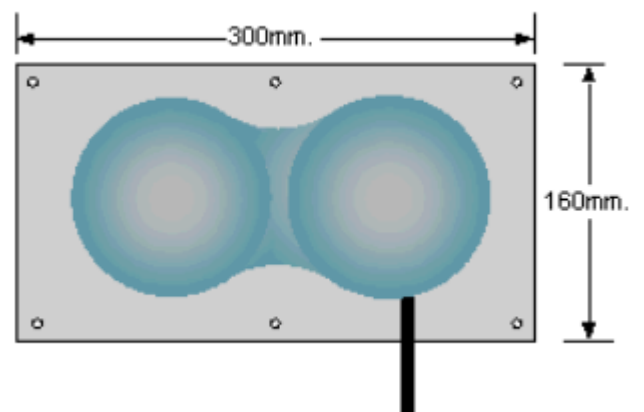

Material options on request: PVC, Coated nylon.

Standard tube length: PU 1250mm /Rubber 750mm

Part number: H816030PU

Standard material: PU

Material options on request: PVC, Coated nylon.

Standard tube length: 1100mm

Part number: HO16037PU / HO16037PVC

Standard material: PU & PVC

Material options on request: PVC, Coated nylon.

Standard tube length: 1100mm

Part number: HO20040PU / HO20040R

Standard material: PU & Rubber

Material options on request: PVC, Coated nylon.

Standard tube length: PU 1100mm / Rubber 750mm

Part number: H820040PU

Standard material: PU

Material options on request: PVC, Coated nylon.

Standard tube length: 1100mm

Part number: H324033PU / H324033R

Standard material: PU

Material options on request: PVC, Coated nylon.

Standard tube length: PU 1100mm / Rubber 200mm with tube connector.

Part number: H233023R

Standard material: Rubber